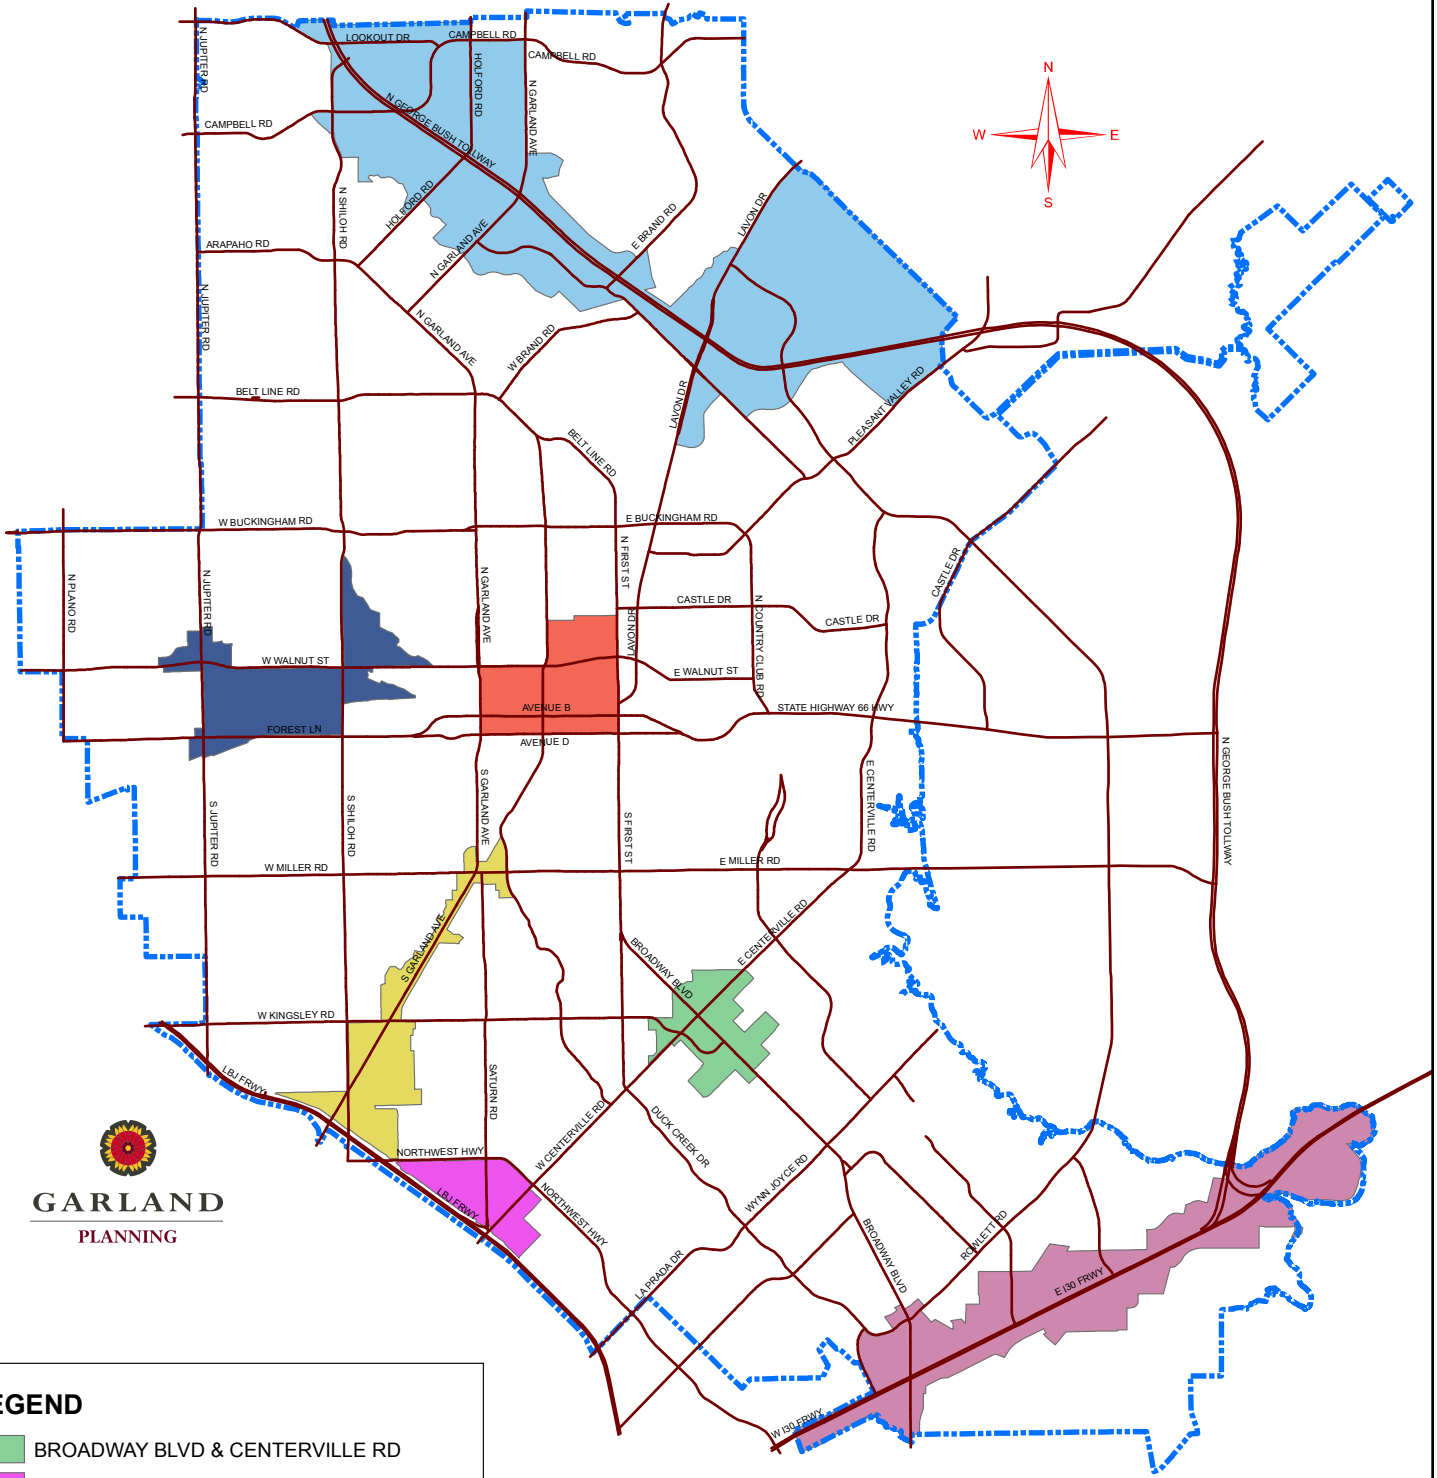

# CATALYST AREAS

## LEGEND

- BROADWAY BLVD & CENTERVILLE RD
- CENTERVILLE MARKETPLACE
- DOWNTOWN AREA
- FOREST JUPITER WALNUT CATALYST AREA
- IH30 CATALYST AREA
- S GARLAND CORRIDOR
- SH 190 CATALYST AREA